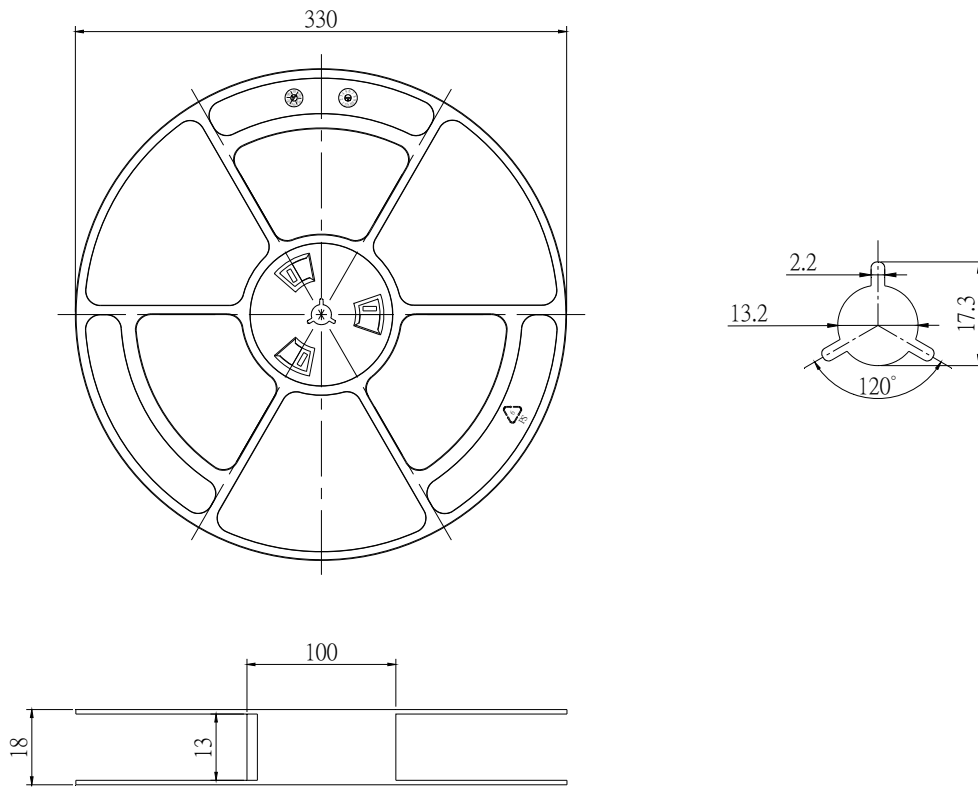

Packing Specifications-IPC & IPI

◆ Carrier Tape Dimensions

Ao	Bo	Ko	W	P	T
4.5	4.2	1.55	12	8	0.3

◆ Tapping Dimensions

◆ Reel Dimensions (mm)

◆ Quantity: 3000pcs/Reel