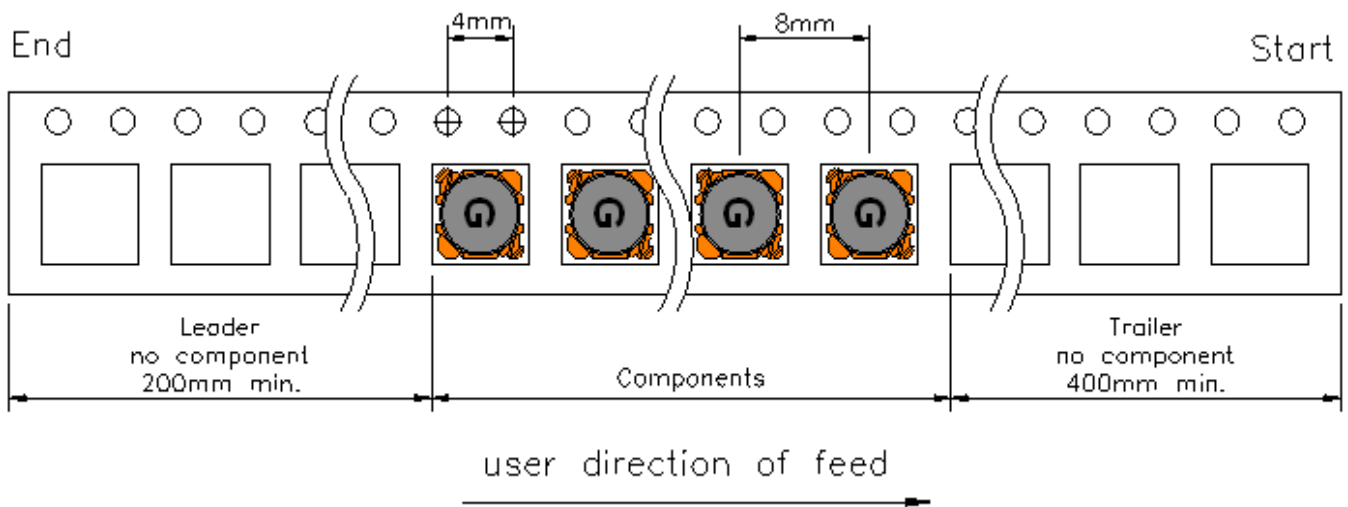

Packing Specifications-IPC & IPI

◆ Carrier Tape Dimensions

Ao	Bo	Ko	W	P	T
4.5	4.2	1.55	12	8	0.3

◆ Tapping Dimensions

◆ Reel Dimensions (mm)

◆ Quantity: 3000pcs/Reel