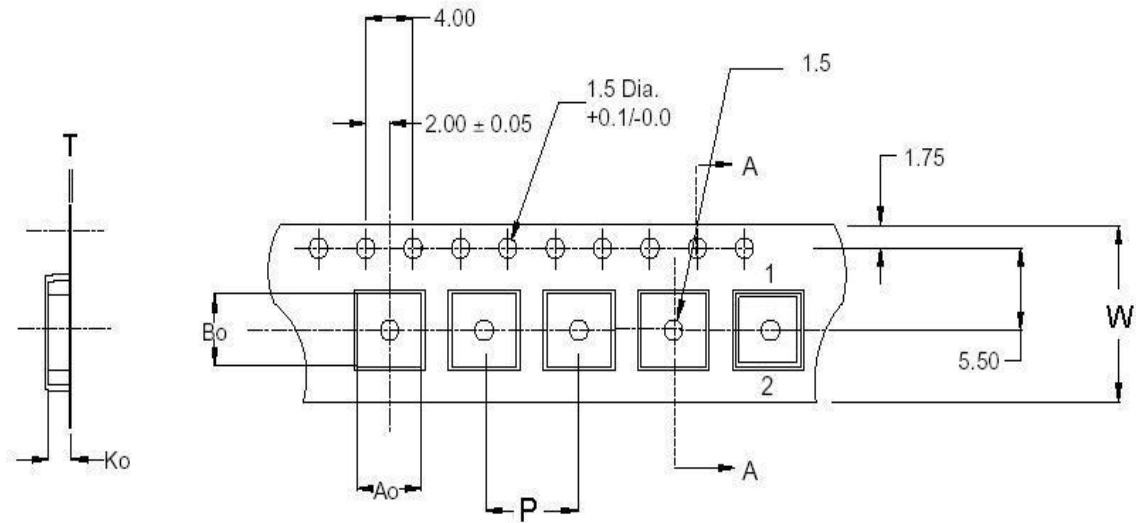

Packing Specifications-IPC & IPI

◆ Carrier Tape Dimensions

Ao	Bo	Ko	W	P	T
4.5	4.2	1.55	12	8	0.3

◆ Tapping Dimensions

◆ Reel Dimensions (mm)

◆ Quantity: 3000pcs/Reel